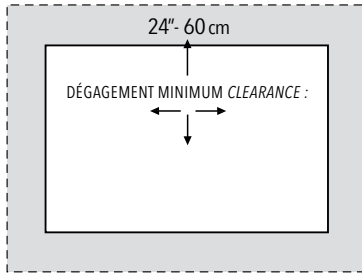

PRÉFÉRENCE

DIMENSIONS

Impérial (pied/foot) /
Métrique (mètre/metre)

Surface	Hauteur Height	Pi ca Sq Fo	M ca Sq M
4' x 6'	8'2"	24	2.23
4' x 8'	8'2"	32	2.97
4' x 10'	8'2"	40	3.72
4' x 12'	8'2"	48	4.46
4' x 14'	8'2"	56	5.20
6' x 6'	8'4"	36	3.34
6' x 8'	8'4"	48	4.46
6' x 10'	8'4"	60	5.57
6' x 12'	8'4"	72	6.69
6' x 14'	8'4"	84	7.80
6' x 16'	8'4"	96	8.92
8' x 8'	8'11"	64	5.95
8' x 10'	8'11"	80	7.43

Surface	Hauteur Height	Pi ca Sq Fo	M ca Sq M
8' x 12'	8'11"	96	8.92
8' x 14'	8'11"	112	10.40
8' x 16'	8'11"	128	11.89
10' x 10'	9'3"	100	9.29
10' x 12'	9'3"	120	11.15
10' x 14'	9'3"	140	13.01
10' x 16'	9'3"	160	14.86
12' x 12'	9'8"	144	13.38
12' x 14'	9'8"	168	15.61
12' x 16'	9'8"	192	17.84
14' x 14'	10'1"	196	18.21
14' x 16'	10'1"	224	20.81