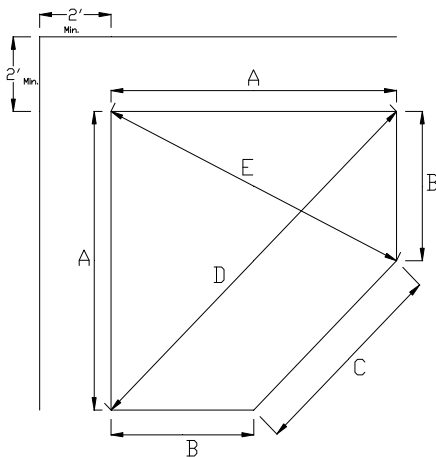

Cabanon Fortin inc.

344 Cherrier, Ile Bizard
 Québec, H9C 3A1
www.cabanonfortin.com
 RBQ#8234-4698-42

Tél. (514)CABANON
 (514) 222-2666
 Fax. : (514)624-1145
info@cabanonfortin.com

Pour Modèle:

Diamant

	A	B	C	D	E	Pi ca/ Sq fo
7X7	84"	42"	59 3/8"	118 3/4"	93 7/8"	43
8X8	96"	48"	67 7/8"	135 3/4"	107 3/8"	56
9X9	108"	54"	76 3/8"	152 7/8"	120 3/4"	71
10X10	120"	60"	84 7/8"	169 3/4"	134 1/8"	87.5
11X11	132"	66"	93 3/8"	186 5/8"	147 5/8"	105
12X12	144"	72"	101 7/8"	203 5/8"	161"	126
13X13	156"	78"	110 3/8"	220 5/8"	174 3/8"	148
14X14	168"	84"	118 7/8"	237 5/8"	187 7/8"	171.5

Ces dimensions sont celles du plancher
 These dimensions are for the floor