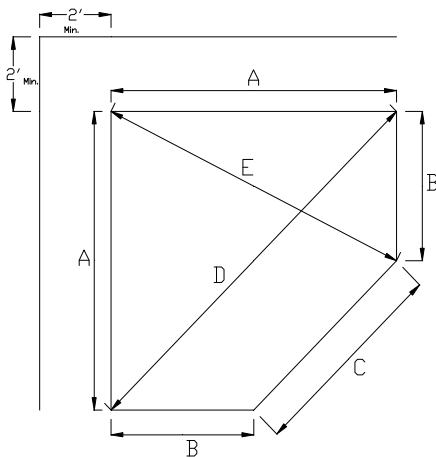

Cabanon Fortin inc.

344 Cherrier, Ile Bizard
 Québec, H9C 3A1
www.cabanonfortin.com
 RBQ#8234-4698-42

Tél. (514) CABANON
 (514) 222-2666
 Fax. : (514) 624-1145
info@cabanonfortin.com

Pour Modèle:

Diamant

	A	B	C	D	E	Pi ca/ Sq fo
7X7	84"	42"	59 3/8"	118 3/4"	93 7/8"	43
8X8	96"	48"	67 7/8"	135 3/4"	107 3/8"	56
9X9	108"	54"	76 3/8"	152 7/8"	120 3/4"	71
10X10	120"	60"	84 7/8"	169 3/4"	134 1/8"	87.5
11X11	132"	66"	93 3/8"	186 5/8"	147 5/8"	105
12X12	144"	72"	101 7/8"	203 5/8"	161"	126
13X13	156"	78"	110 3/8"	220 5/8"	174 3/8"	148
14X14	168"	84"	118 7/8"	237 5/8"	187 7/8"	171.5

Ces dimensions sont celles du plancher
 These dimensions are for the floor